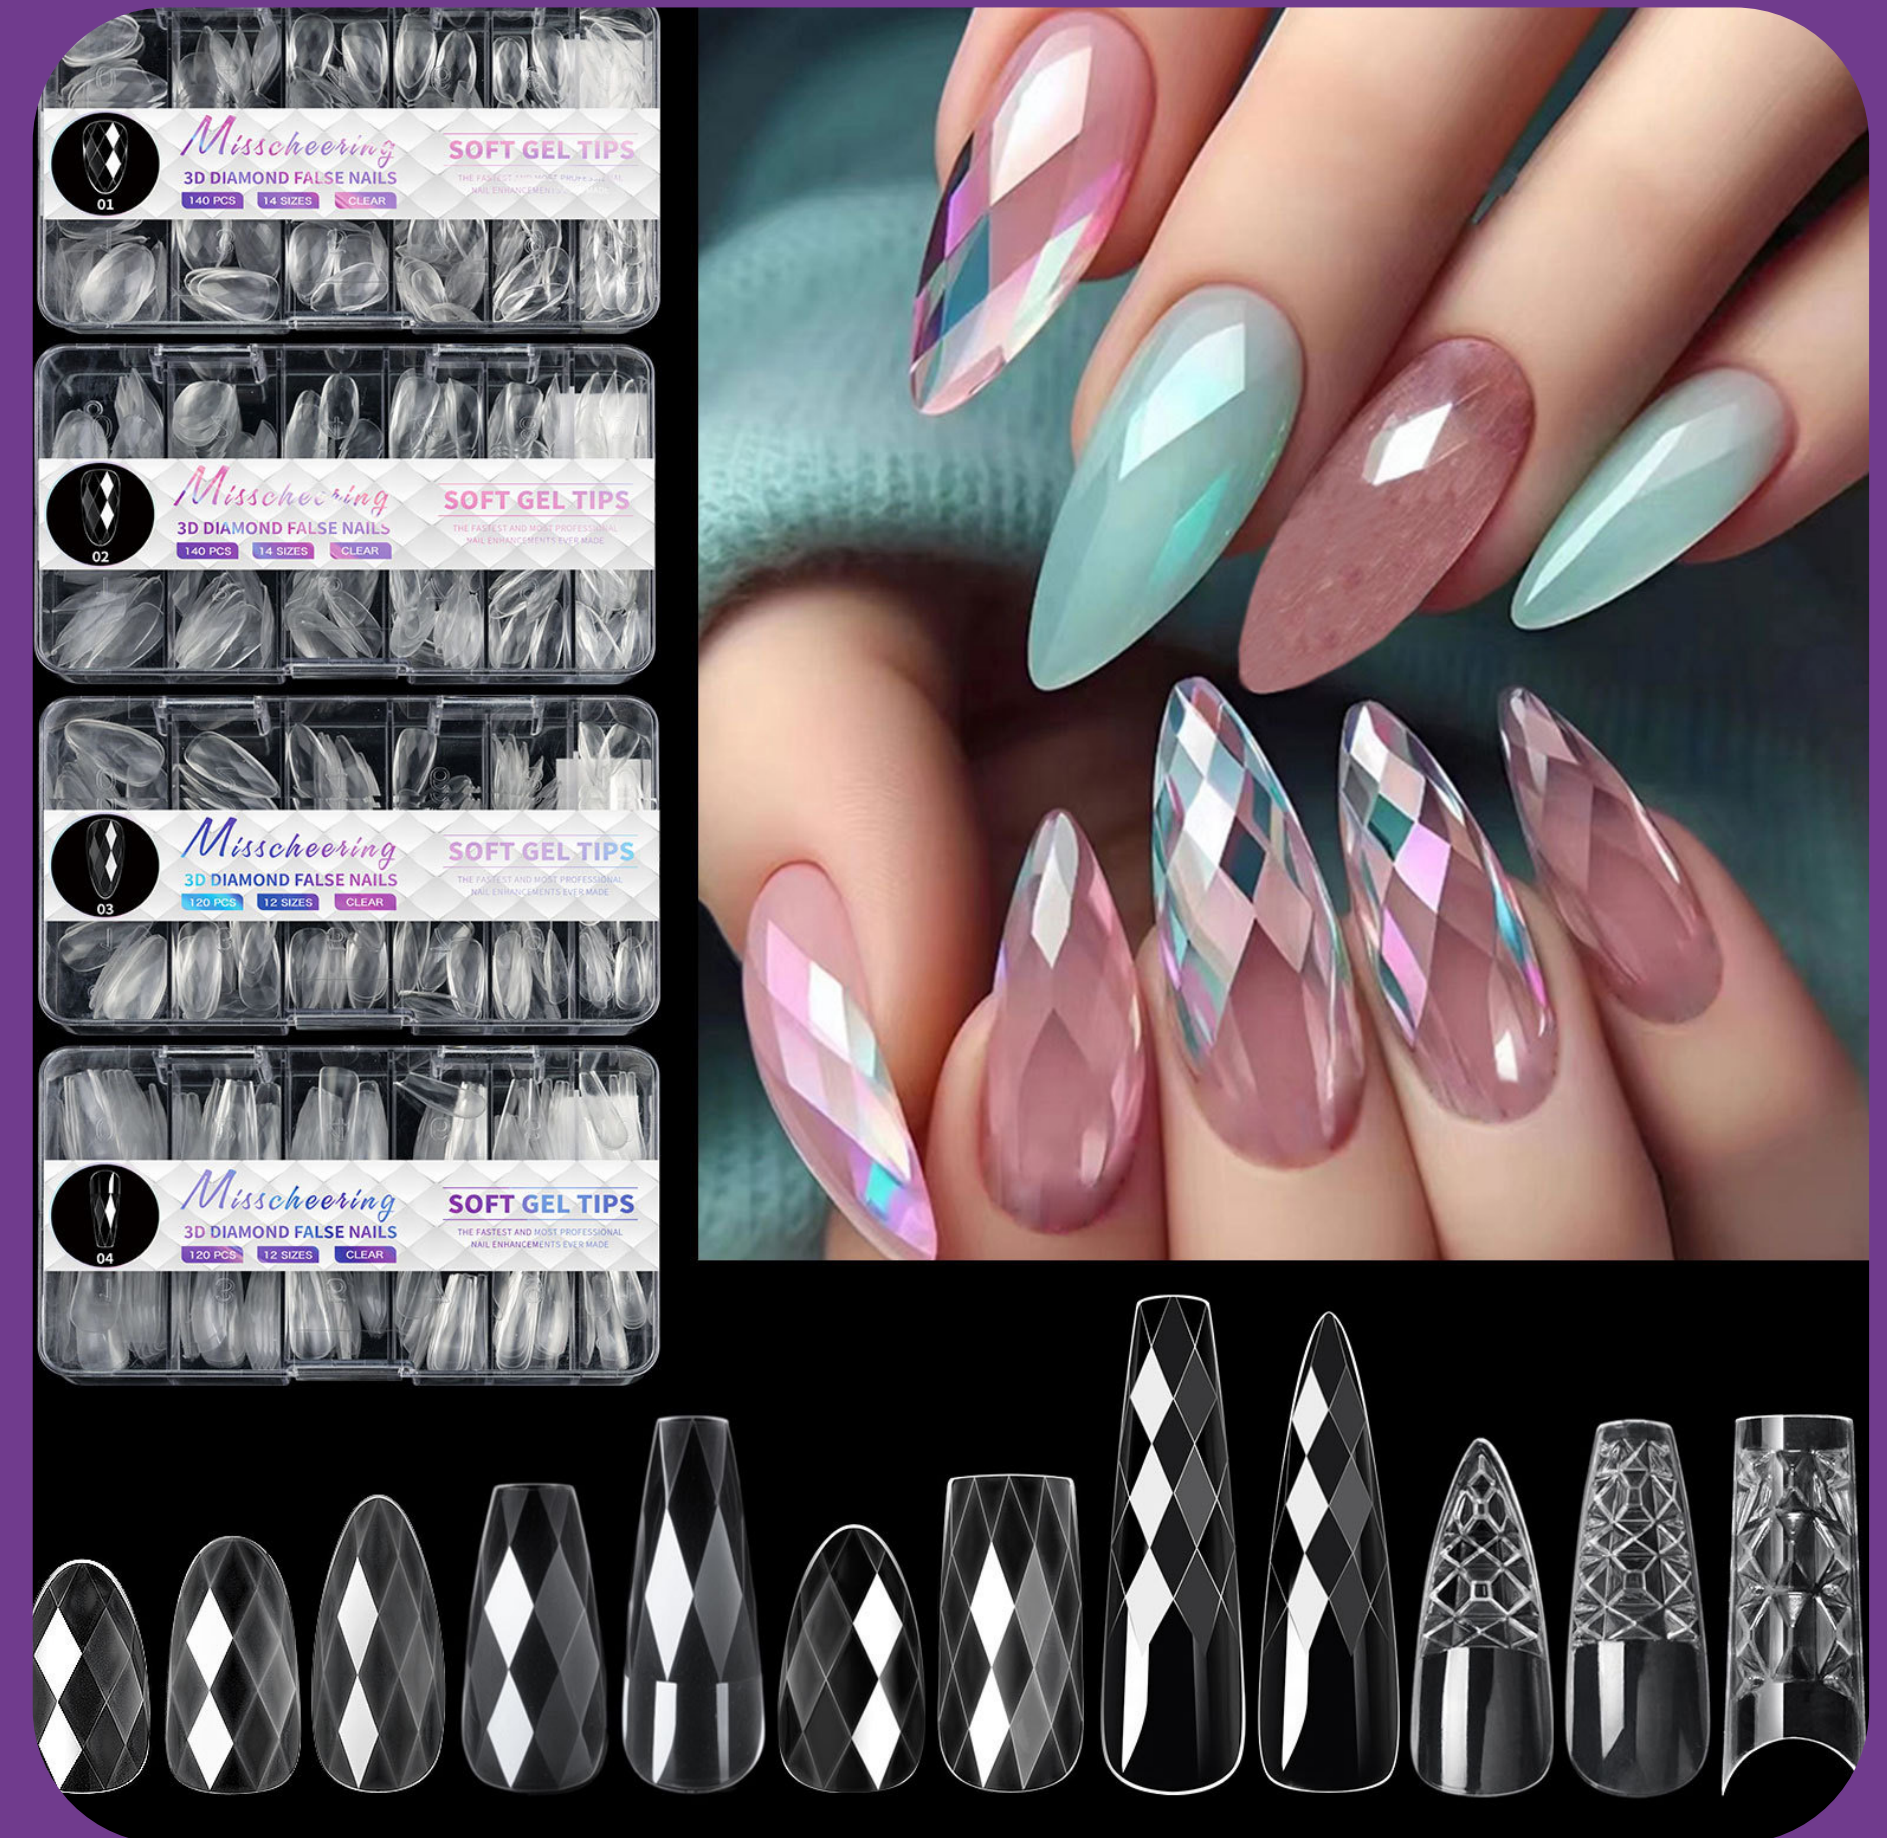

PRODUCT MODEL:

SPU: 2025041123

PORTABLE EYELASH CURLER

PRODUCT SPECIFICATION: PLASTIC

PRODUCT MODEL:

SPU: 2025041124

HAND MAKEUP

FRENCH-STYLE MANICURE

PRODUCT SPECIFICATION: 120PC, 140PC

SPU: 2025041109

ICE CLEAR NAIL POLISH

PRODUCT SPECIFICATION:

23MM, 26MM
32MM, 33MM

SPU: 2025041110

EARTHY EYESHADOW PALETTE

PRODUCT SPECIFICATION: 3G